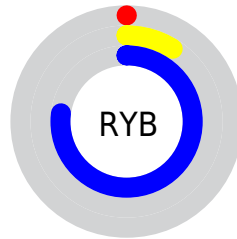

- Red (0%)
- Yellow (9%)
- Blue (77%)