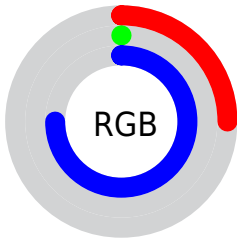

Distribution

- Red (25%)
- Green (0%)
- Blue (75%)