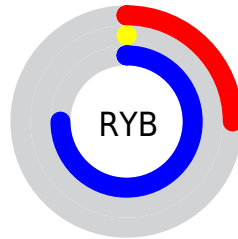

- Red (25%)
- Yellow (0%)
- Blue (75%)