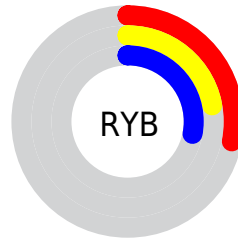

## Conversions Part 2

<b>Format</b>	<b>Color</b>
<b>R<sub>YB</sub></b>	<b>71, 57, 72</b>
Decimal	4667720
CIE Lab	26.00, 9.32, -6.88
CIE LCh	26, 11.585, 323.570
Yxy	4.7465, 0.3126, 0.2829
Android (android.graphics.Color)	4282857800 (0xFF473948)
YUV	62.8960, 4.4883, 7.1072
Hunter-Lab	21.7865, 4.8448, -3.2156

# Details

The CIELCh color **26, 11.585, 323.570** is a dark color, and the websafe version is hex **333333**. A complement of this color would be **29, 11.548, 141.576**, and the grayscale version is **27, 0.004, 296.813**.

A 20% lighter version of the original color is **46, 11.508, 325.123**, and **6, 11.624, 323.279** is the 20% darker color. If you saturate the color by 10%, you get **24, 17.171, 324.017**, and if you desaturate by 10%, it is **28, 5.989, 323.110**.

# Distribution

Red (28%)

Green (22%)

Blue (28%)

Red (28%)

Yellow (22%)

Blue (28%)

Cyan (1%)