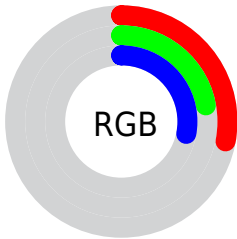

Distribution

Red (28%)

Green (22%)

Blue (28%)