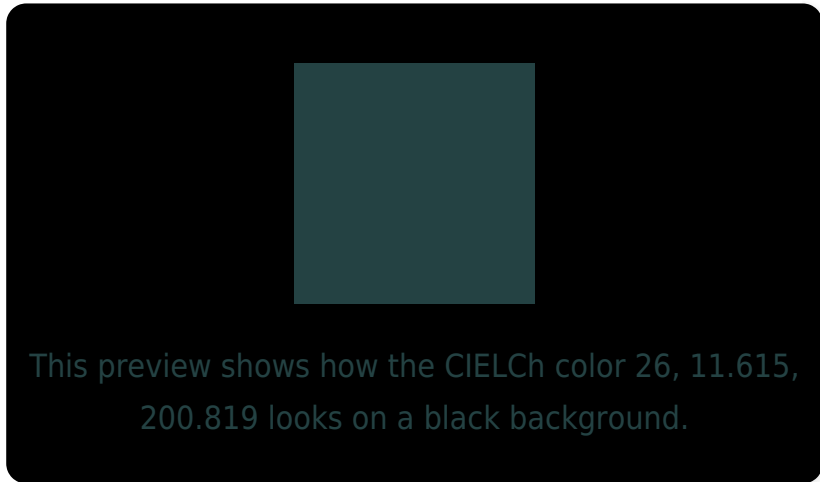

## White Background

This preview shows how the CIE LCh color 26, 11.615, 200.819 looks on a white background.

# Black Background