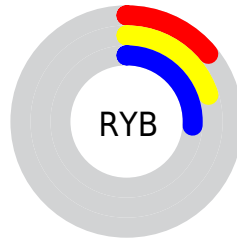

## Conversions Part 2

Format	Color
<a href="#">RYB</a>	<a href="#">36, 51, 67</a>
Decimal	<a href="#">2376259</a>
CIELab	<a href="#">26.00, -10.86, -4.13</a>
CIELCh	<a href="#">26, 11.615, 200.819</a>
Yxy	<a href="#">4.7465, 0.2567, 0.3252</a>
Android (android.graphics.Color)	<a href="#">4280566339</a> (0xFF244243)
YUV	<a href="#">57.1440, 4.8590, -18.5433</a>
Hunter-Lab	<a href="#">21.7865, -7.4228, -1.3592</a>

# Details

The CIELCh color **26, 11.615, 200.819** is a dark color, and the websafe version is hex **003333**. A complement of this color would be **19, 15.585, 25.614**, and the grayscale version is **24, 0.004, 296.813**.

A 20% lighter version of the original color is **46, 11.621, 201.087**, and **6, 8.343, 199.417** is the 20% darker color. If you saturate the color by 10%, you get **26, 13.513, 200.682**, and if you desaturate by 10%, it is **26, 9.449, 201.024**.

# Distribution

- Red (14%)
- Green (26%)
- Blue (26%)

- Red (14%)
- Yellow (20%)
- Blue (26%)

- Cyan (46%)
- Magenta (1%)
- Yellow (0%)
- Black (74%)

- Cyan (86%)
- Magenta (74%)
- Yellow (74%)