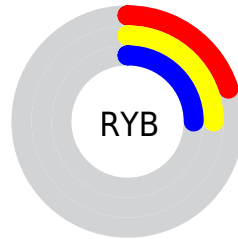

# Details

The CIELCh color **26, 11.206, 143.247** is a dark color, and the websafe version is hex **333333**. A complement of this color would be **23, 11.215, 325.461**, and the grayscale version is **25, 0.004, 296.813**.

A 20% lighter version of the original color is **46, 11.388, 142.020**, and **6, 11.280, 143.291** is the 20% darker color. If you saturate the color by 10%, you get **25, 16.424, 142.548**, and if you desaturate by 10%, it is **27, 5.970, 143.862**.

# Distribution

Red (20%)

Green (25%)

Blue (20%)

Red (20%)

Yellow (25%)

Blue (25%)

Cyan (21%)