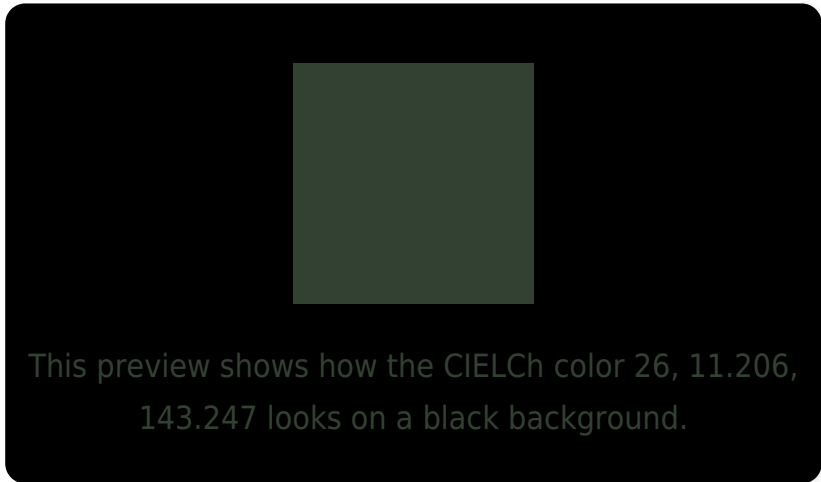

## White Background

This preview shows how the CIELCh color 26, 11.206, 143.247 looks on a white background.

# Black Background