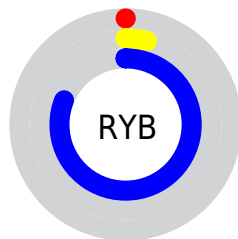

- Red (0%)
- Yellow (4%)
- Blue (81%)