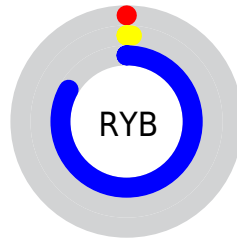

- Red (0%)
- Yellow (1%)
- Blue (83%)