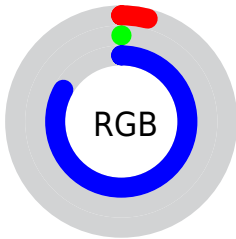

Distribution

- Red (4%)
- Green (0%)
- Blue (83%)