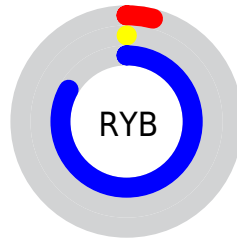

- Red (4%)
- Yellow (0%)
- Blue (83%)