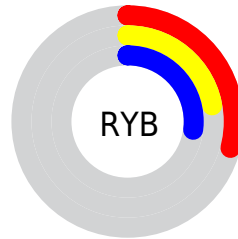

## Conversions Part 2

<b>Format</b>	<b>Color</b>
<b>R<sub>YB</sub></b>	75, 56, 70
Decimal	4929606
CIE Lab	26.00, 11.18, -5.36
CIE LCh	26, 12.401, 334.374
Yxy	4.7465, 0.3263, 0.2868
Android (android.graphics.Color)	4283119686 (0xFF4B3846)
YUV	63.2770, 3.3144, 10.2811
Hunter-Lab	21.7865, 6.1168, -2.1764

# Details

The CIELCh color **26, 12.401, 334.374** is a dark color, and the websafe version is hex **333333**. A complement of this color would be **30, 12.314, 151.140**, and the grayscale version is **27, 0.004, 296.813**.

A 20% lighter version of the original color is **46, 12.328, 334.808**, and **6, 12.751, 333.907** is the 20% darker color. If you saturate the color by 10%, you get **24, 17.275, 335.043**, and if you desaturate by 10%, it is **28, 7.484, 333.733**.

# Distribution

Red (29%)

Green (22%)

Blue (27%)

Red (29%)

Yellow (22%)

Blue (27%)

Cyan (0%)