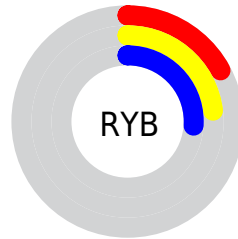

## Conversions Part 2

<b>Format</b>	<b>Color</b>
<b>R<sub>YB</sub></b>	43, 59, 67
Decimal	2835254
CIE Lab	26.00, -12.65, 4.96
CIE LCh	26, 13.592, 158.589
Yxy	4.7465, 0.2892, 0.3781
Android (android.graphics.Color)	4281025334 (0xFF2B4336)
YUV	58.3420, -2.1406, -13.4549
Hunter-Lab	21.7865, -8.3854, 3.8835

# Details

The CIELCh color **26, 13.592, 158.589** is a dark color, and the websafe version is hex **003333**. A complement of this color would be **21, 14.022, 344.318**, and the grayscale version is **24, 0.004, 296.813**.

A 20% lighter version of the original color is **46, 13.455, 159.796**, and **6, 12.643, 154.789** is the 20% darker color. If you saturate the color by 10%, you get **26, 17.216, 157.561**, and if you desaturate by 10%, it is **27, 9.863, 159.511**.

# Distribution

- Red (17%)
- Green (26%)
- Blue (21%)

- Red (17%)
- Yellow (23%)
- Blue (26%)

- Cyan (36%)
- Magenta (0%)
- Yellow (19%)
- Black (74%)

- Cyan (83%)
- Magenta (74%)
- Yellow (79%)