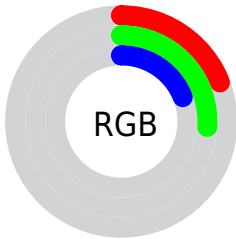

Distribution

Red (19%)

Green (26%)

Blue (19%)