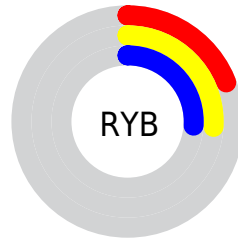

## Conversions Part 2

<b>Format</b>	<b>Color</b>
<b>R<sub>YB</sub></b>	49, 66, 66
Decimal	3228209
CIE <sub>Lab</sub>	26.00, -10.84, 8.18
CIE <sub>LCh</sub>	26, 13.582, 142.958
Yxy	4.7465, 0.3097, 0.3922
Android (android.graphics.Color)	4281418289 (0xFF314231)
YUV	58.9790, -4.9196, -8.7516
Hunter-Lab	21.7865, -7.4143, 5.4349

# Details

The CIELCh color **26, 13.582, 142.958** is a dark color, and the websafe version is hex **333333**. A complement of this color would be **23, 13.590, 325.676**, and the grayscale version is **25, 0.004, 296.813**.

A 20% lighter version of the original color is **46, 13.560, 142.125**, and **6, 13.675, 143.492** is the 20% darker color. If you saturate the color by 10%, you get **25, 18.814, 142.217**, and if you desaturate by 10%, it is **27, 8.301, 143.609**.

# Distribution

 Red (19%)

 Green (26%)

 Blue (19%)

 Red (19%)

 Yellow (26%)

 Blue (26%)

 Cyan (26%)