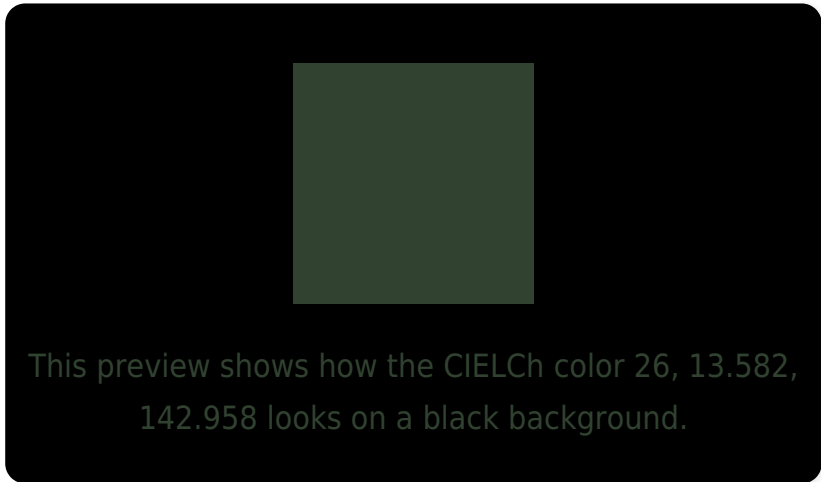

## White Background

This preview shows how the CIELCh color 26, 13.582, 142.958 looks on a white background.

# Black Background