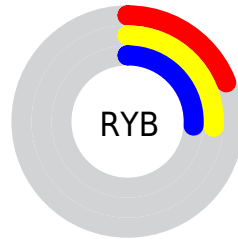

## Conversions Part 2

<b>Format</b>	<b>Color</b>
<b>RYB</b>	49, 66, 66
Decimal	3228209
CIELab	26.00, -10.84, 8.18
CIELCh	26, 13.582, 142.958
Yxy	4.7465, 0.3097, 0.3922
Android (android.graphics.Color)	4281418289 (0xFF314231)
YUV	58.9790, -4.9196, -8.7516
Hunter-Lab	21.7865, -7.4143, 5.4349

# Details

The CIELCh color **26, 13.582, 142.958** is a dark color, and the websafe version is hex **333333**. A complement of this color would be **23, 13.590, 325.676**, and the grayscale version is **25, 0.004, 296.813**.

A 20% lighter version of the original color is **46, 13.560, 142.125**, and **6, 13.675, 143.492** is the 20% darker color. If you saturate the color by 10%, you get **25, 18.814, 142.217**, and if you desaturate by 10%, it is **27, 8.301, 143.609**.

# Distribution

Red (19%)

Green (26%)

Blue (19%)

Red (19%)

Yellow (26%)

Blue (26%)

Cyan (26%)