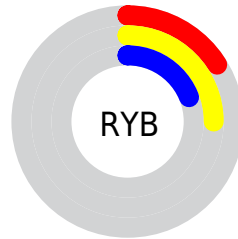

## Conversions Part 2

<b>Format</b>	<b>Color</b>
<b>RYB</b>	42, 64, 48
Decimal	3817514
CIELab	26.00, -7.01, 12.66
CIElCh	26, 14.473, 118.951
Yxy	4.7465, 0.3438, 0.4072
Android (android.graphics.Color)	4282007594 (0xFF3A402A)
YUV	59.6980, -8.7251, -1.4891
Hunter-Lab	21.7865, -5.2910, 7.3498

# Details

The CIELCh color **26, 14.473, 118.951** is a dark color, and the websafe version is hex **333333**. A complement of this color would be **19, 15.405, 302.929**, and the grayscale version is **25, 0.004, 296.813**.

A 20% lighter version of the original color is **46, 14.452, 120.302**, and **6, 11.101, 125.668** is the 20% darker color. If you saturate the color by 10%, you get **26, 18.562, 118.436**, and if you desaturate by 10%, it is **26, 10.301, 119.489**.

# Distribution

Red (23%)

Green (25%)

Blue (16%)

Red (16%)

Yellow (25%)

Blue (19%)

Cyan (9%)