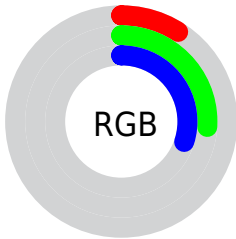

Distribution

- Red (9%)
- Green (26%)
- Blue (30%)