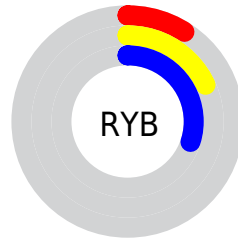

## Conversions Part 2

<b>Format</b>	<b>Color</b>
<b>R<sub>YB</sub></b>	23, 47, 76
Decimal	1524556
CIE <sub>Lab</sub>	26.00, -11.75, -9.91
CIE <sub>LCh</sub>	26, 15.377, 220.146
Yxy	4.7465, 0.2301, 0.2961
Android (android.graphics.Color)	4279714636 (0xFF17434C)
YUV	54.8700, 10.4171, -27.9500
Hunter-Lab	21.7865, -7.9060, -5.4178

# Details

The CIELCh color **26, 15.377, 220.146** is a dark color, and the websafe version is hex **003333**. A complement of this color would be **19, 25.508, 38.504**, and the grayscale version is **23, 0.004, 296.813**.

A 20% lighter version of the original color is **46, 15.265, 221.103**, and **7, 9.960, 231.425** is the 20% darker color. If you saturate the color by 10%, you get **25, 16.518, 221.708**, and if you desaturate by 10%, it is **27, 13.914, 218.921**.

# Distribution

- Red (9%)
- Green (26%)
- Blue (30%)

- Red (9%)
- Yellow (18%)
- Blue (30%)

- Cyan (70%)
- Magenta (12%)
- Yellow (0%)
- Black (70%)

- Cyan (91%)
- Magenta (74%)
- Yellow (70%)