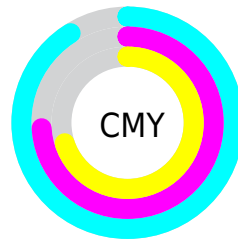

A 20% lighter version of the original color is **46, 15.265, 221.103**, and **7, 9.960, 231.425** is the 20% darker color. If you saturate the color by 10%, you get **25, 16.518, 221.708**, and if you desaturate by 10%, it is **27, 13.914, 218.921**.

# Distribution

- Red (9%)
- Green (26%)
- Blue (30%)

- Red (9%)
- Yellow (18%)
- Blue (30%)

- Cyan (70%)
- Magenta (12%)
- Yellow (0%)
- Black (70%)

- Cyan (91%)
- Magenta (74%)
- Yellow (70%)

# Brightness & Saturation Gradients

These gradients show how the CIELCh color 26, 15.377, 220.146 changes by changing the brightness by 10 percent. The first figure shows a shift by +10% for each color and the second figure -10%.