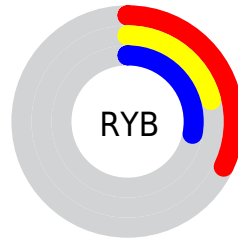

## Conversions Part 2

<b>Format</b>	<b>Color</b>
<b>RYB</b>	81, 53, 72
Decimal	5322056
CIELab	26.00, 16.01, -6.63
CIELCh	26, 17.325, 337.512
Yxy	4.7465, 0.3366, 0.2746
Android (android.graphics.Color)	4283512136 (0xFF513548)
YUV	63.5380, 4.1718, 15.3142
Hunter-Lab	21.7865, 9.5340, -3.0394

# Details

The CIELCh color  $26, 17.325, 337.512$  is a dark color, and the websafe version is hex  $333333$ . A complement of this color would be  $32, 17.102, 152.552$ , and the grayscale version is  $27, 0.004, 296.813$ .

A 20% lighter version of the original color is  $46, 17.222, 338.301$ , and  $6, 17.526, 337.229$  is the 20% darker color. If you saturate the color by 10%, you get  $24, 22.201, 338.306$ , and if you desaturate by 10%, it is  $28, 12.314, 336.773$ .

# Distribution

 Red (32%)

 Green (21%)

 Blue (28%)

 Red (32%)

 Yellow (21%)

 Blue (28%)

 Cyan (0%)