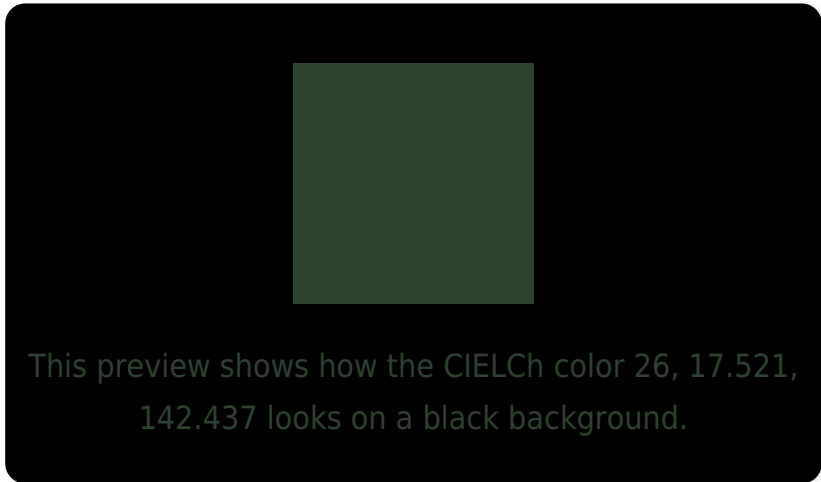

## White Background

This preview shows how the CIELCh color 26, 17.521, 142.437 looks on a white background.

# Black Background