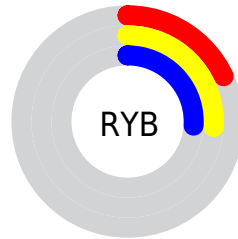

## Conversions Part 2

Format	Color
<a href="#">RYB</a>	<a href="#">45, 67, 67</a>
Decimal	<a href="#">2966317</a>
CIELab	<a href="#">26.00, -13.89, 10.68</a>
CIElCh	<a href="#">26, 17.521, 142.437</a>
Yxy	<a href="#">4.7465, 0.3088, 0.4128</a>
Android (android.graphics.Color)	<a href="#">4281156397 (0xFF2D432D)</a>
YUV	<a href="#">57.9140, -6.3666, -11.3256</a>
Hunter-Lab	<a href="#">21.7865, -9.0348, 6.5368</a>

# Details

The CIELCh color **26, 17.521, 142.437** is a dark color, and the websafe version is hex **003333**. A complement of this color would be **22, 17.521, 326.013**, and the grayscale version is **24, 0.004, 296.813**.

A 20% lighter version of the original color is **46, 17.184, 142.134**, and **6, 15.770, 144.443** is the 20% darker color. If you saturate the color by 10%, you get **25, 22.737, 141.626**, and if you desaturate by 10%, it is **27, 12.197, 143.154**.

# Distribution

Red (18%)

Green (26%)

Blue (18%)

Red (18%)

Yellow (26%)

Blue (26%)

Cyan (33%)