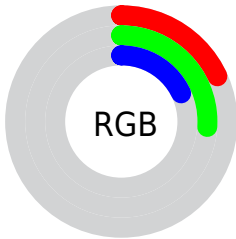

Distribution

Red (18%)

Green (26%)

Blue (18%)