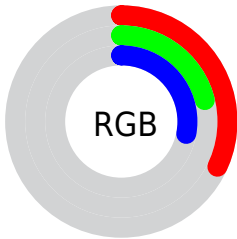

Distribution

Red (32%)

Green (21%)

Blue (28%)