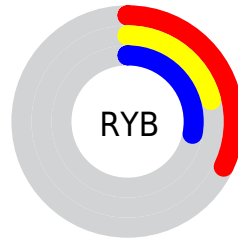

# Details

The CIELCh color **26, 17.325, 337.512** is a dark color, and the websafe version is hex **333333**. A complement of this color would be **32, 17.102, 152.552**, and the grayscale version is **27, 0.004, 296.813**.

A 20% lighter version of the original color is **46, 17.222, 338.301**, and **6, 17.526, 337.229** is the 20% darker color. If you saturate the color by 10%, you get **24, 22.201, 338.306**, and if you desaturate by 10%, it is **28, 12.314, 336.773**.

# Distribution

Red (32%)

Green (21%)

Blue (28%)

Red (32%)

Yellow (21%)

Blue (28%)

Cyan (0%)