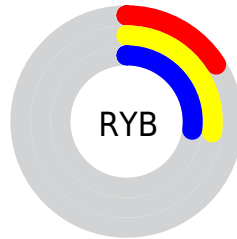

## Conversions Part 2

<b>Format</b>	<b>Color</b>
<b>RYB</b>	41, 68, 68
Decimal	2704425
CIELab	26.00, -16.83, 13.20
CIELCh	26, 21.388, 141.882
Yxy	4.7465, 0.3078, 0.4339
Android (android.graphics.Color)	4280894505 (0xFF294429)
YUV	56.8490, -7.8136, -13.8996
Hunter-Lab	21.7865, -10.5422, 7.5614

# Details

The CIELCh color **26, 21.388, 141.882** is a dark color, and the websafe version is hex **003300**. A complement of this color would be **21, 21.368, 326.337**, and the grayscale version is **24, 0.004, 296.813**.

A 20% lighter version of the original color is **46, 21.285, 141.154**, and **7, 16.758, 144.443** is the 20% darker color. If you saturate the color by 10%, you get **25, 26.530, 141.004**, and if you desaturate by 10%, it is **27, 16.068, 142.667**.

# Distribution

- Red (16%)
- Green (27%)
- Blue (16%)

- Red (16%)
- Yellow (27%)
- Blue (27%)

- Cyan (40%)
- Magenta (0%)
- Yellow (40%)
- Black (73%)

- Cyan (84%)
- Magenta (73%)
- Yellow (84%)