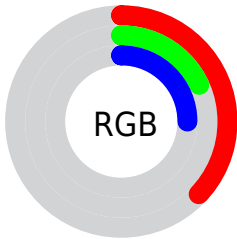

Distribution

- Red (37%)
- Green (18%)
- Blue (25%)