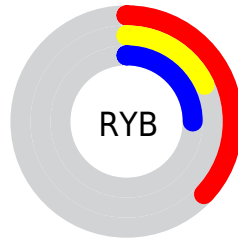

## Conversions Part 2

<b>Format</b>	<b>Color</b>
<b>RYB</b>	94, 46, 65
Decimal	6172225
CIELab	26.00, 24.33, -1.97
CIElCh	26, 24.406, 355.366
Yxy	4.7465, 0.3889, 0.2803
Android (android.graphics.Color)	4284362305 (0xFF5E2E41)
YUV	62.5180, 1.2236, 27.6097
Hunter-Lab	21.7865, 15.8287, 0.0054

# Details

The CIELCh color **26, 24.406, 355.366** is a dark color, and the websafe version is hex **663333**. A complement of this color would be **36, 22.240, 164.608**, and the grayscale version is **27, 0.004, 296.813**.

A 20% lighter version of the original color is **46, 24.725, 354.714**, and **6, 24.592, 355.085** is the 20% darker color. If you saturate the color by 10%, you get **24, 28.871, 357.136**, and if you desaturate by 10%, it is **28, 19.651, 353.893**.

# Distribution

-  Red (37%)
-  Green (18%)
-  Blue (25%)

-  Red (37%)
-  Yellow (18%)
-  Blue (25%)

-  Cyan (0%)
-  Magenta (51%)
-  Yellow (31%)
-  Black (63%)

-  Cyan (63%)
-  Magenta (82%)
-  Yellow (74%)