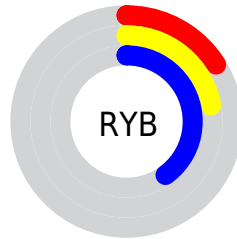

## Conversions Part 2

<b>Format</b>	<b>Color</b>
<b>R<sub>YB</sub></b>	42, 56, 101
Decimal	2768229
CIE Lab	26.00, 5.68, -25.88
CIE LCh	26, 26.494, 282.379
Yxy	4.7465, 0.2188, 0.2098
Android (android.graphics.Color)	4280958309 (0xFF2A3D65)
YUV	59.8790, 20.2727, -15.6799
Hunter-Lab	21.7865, 2.4256, -19.9231

# Details

The CIELCh color **26, 26.494, 282.379** is a dark color, and the websafe version is hex **003366**. A complement of this color would be **36, 26.303, 84.716**, and the grayscale version is **25, 0.004, 296.813**.

A 20% lighter version of the original color is **46, 26.455, 282.233**, and **7, 26.432, 288.212** is the 20% darker color. If you saturate the color by 10%, you get **23, 31.344, 285.145**, and if you desaturate by 10%, it is **29, 21.759, 279.941**.

# Distribution

-  Red (16%)
-  Green (24%)
-  Blue (40%)

-  Red (16%)
-  Yellow (22%)
-  Blue (40%)

-  Cyan (59%)
-  Magenta (40%)
-  Yellow (0%)
-  Black (60%)

-  Cyan (84%)
-  Magenta (76%)
-  Yellow (60%)