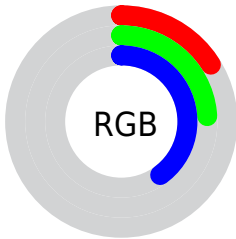

Distribution

- Red (16%)
- Green (24%)
- Blue (40%)