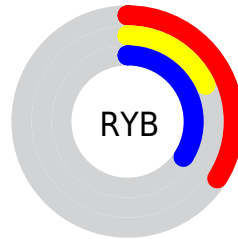

# Details

The CIELCh color **26, 30.113, 326.681** is a dark color, and the websafe version is hex **663366**. A complement of this color would be **33, 30.191, 141.181**, and the grayscale version is **27, 0.004, 296.813**.

A 20% lighter version of the original color is **46, 30.403, 326.742**, and **6, 29.883, 326.887** is the 20% darker color. If you saturate the color by 10%, you get **24, 36.007, 327.100**, and if you desaturate by 10%, it is **28, 23.796, 326.222**.

# Distribution

Red (34%)

Green (18%)

Blue (34%)

Red (34%)

Yellow (18%)

Blue (34%)

Cyan (0%)