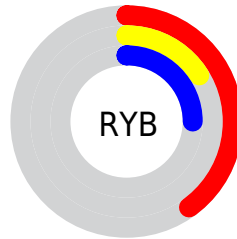

## Conversions Part 2

<b>Format</b>	<b>Color</b>
<a href="#">RYB</a>	<a href="#">102, 40, 64</a>
Decimal	<a href="#">6694976</a>
CIELab	<a href="#">26.00, 30.60, -1.16</a>
CIElCh	<a href="#">26, 30.625, 357.827</a>
Yxy	<a href="#">4.7465, 0.4148, 0.2732</a>
Android (android.graphics.Color)	<a href="#">4284885056 (0xFF662840)</a>
YUV	<a href="#">61.2740, 1.3439, 35.7167</a>
Hunter-Lab	<a href="#">21.7865, 20.9288, 0.4984</a>

# Details

The CIELCh color **26, 30.625, 357.827** is a dark color, and the websafe version is hex **660033**. A complement of this color would be **39, 27.409, 163.772**, and the grayscale version is **26, 0.004, 296.813**.

A 20% lighter version of the original color is **46, 30.739, 357.082**, and **7, 27.451, 0.869** is the 20% darker color. If you saturate the color by 10%, you get **24, 34.867, 0.066**, and if you desaturate by 10%, it is **28, 25.855, 356.007**.

# Distribution

- Red (40%)
- Green (16%)
- Blue (25%)

- Red (40%)
- Yellow (16%)
- Blue (25%)

- Cyan (0%)
- Magenta (61%)
- Yellow (37%)
- Black (60%)

- Cyan (60%)
- Magenta (84%)
- Yellow (75%)