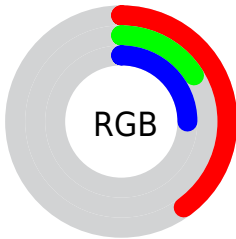

Distribution

- Red (40%)
- Green (16%)
- Blue (25%)