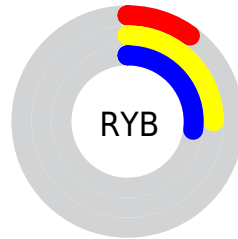

## Conversions Part 2

<b>Format</b>	<b>Color</b>
<b>R<sub>YB</sub></b>	25, 63, 70
Decimal	1656353
CIE <sub>Lab</sub>	26.00, -24.78, 17.73
CIE <sub>LCh</sub>	26, 30.473, 144.414
Yxy	4.7465, 0.2938, 0.4808
Android (android.graphics.Color)	4279846433 (0xFF194621)
YUV	52.3270, -9.5282, -23.9658
Hunter-Lab	21.7865, -14.3601, 9.1948

# Details

The CIELCh color **26, 30.473, 144.414** is a dark color, and the websafe version is hex **003300**. A complement of this color would be **17, 30.172, 333.419**, and the grayscale version is **22, 0.004, 296.813**.

A 20% lighter version of the original color is **46, 30.441, 144.205**, and **8, 19.932, 144.443** is the 20% darker color. If you saturate the color by 10%, you get **26, 34.500, 143.157**, and if you desaturate by 10%, it is **26, 26.098, 145.553**.

# Distribution

-  Red (10%)
-  Green (27%)
-  Blue (13%)

-  Red (10%)
-  Yellow (25%)
-  Blue (27%)

-  Cyan (64%)
-  Magenta (0%)
-  Yellow (53%)
-  Black (72%)

-  Cyan (90%)
-  Magenta (72%)
-  Yellow (87%)