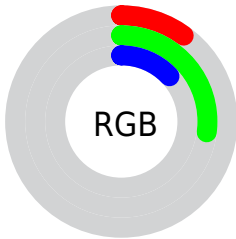

Distribution

- Red (10%)
- Green (27%)
- Blue (13%)