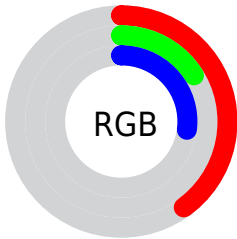

Distribution

- Red (40%)
- Green (16%)
- Blue (27%)