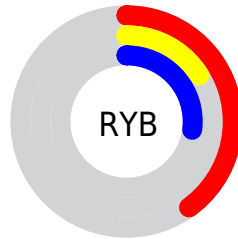

- Red (40%)
- Yellow (16%)
- Blue (27%)