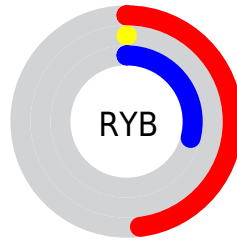

- Red (48%)
- Yellow (0%)
- Blue (29%)