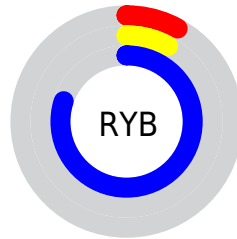

- Red (8%)
- Yellow (8%)
- Blue (80%)