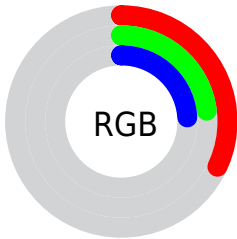

Distribution

- Red (32%)
- Green (23%)
- Blue (24%)