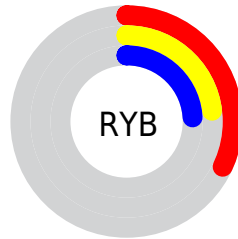

## Conversions Part 2

<b>Format</b>	<b>Color</b>
<a href="#">RYB</a>	<a href="#">82, 58, 62</a>
Decimal	<a href="#">5388862</a>
CIELab	<a href="#">27.00, 11.31, 1.72</a>
CIELCh	<a href="#">27, 11.442, 8.647</a>
Yxy	<a href="#">5.0937, 0.3604, 0.3174</a>
Android (android.graphics.Color)	<a href="#">4283578942 (0xFF523A3E)</a>
YUV	<a href="#">65.6320, -1.7906, 14.3547</a>
Hunter-Lab	<a href="#">22.5692, 6.2420, 2.2194</a>

# Details

The CIELCh color  $27, 11.442, 8.647$  is a dark color, and the websafe version is hex  $333333$ . A complement of this color would be  $33, 10.129, 183.462$ , and the grayscale version is  $28, 0.004, 296.813$ .

A 20% lighter version of the original color is  $47, 11.582, 9.189$ , and  $7, 11.112, 7.854$  is the 20% darker color. If you saturate the color by 10%, you get  $25, 15.654, 10.011$ , and if you desaturate by 10%, it is  $30, 7.373, 7.510$ .

# Distribution

-  Red (32%)
-  Green (23%)
-  Blue (24%)

-  Red (32%)
-  Yellow (23%)
-  Blue (24%)

-  Cyan (0%)
-  Magenta (29%)
-  Yellow (25%)
-  Black (68%)

-  Cyan (68%)
-  Magenta (77%)
-  Yellow (76%)