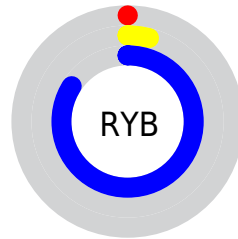

- Red (0%)
- Yellow (4%)
- Blue (84%)