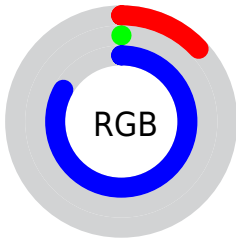

Distribution

- Red (13%)
- Green (0%)
- Blue (83%)