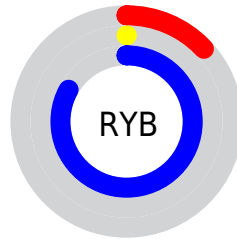

- Red (13%)
- Yellow (0%)
- Blue (83%)