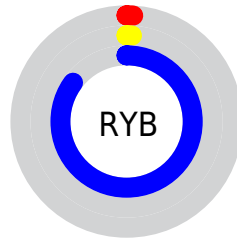

- Red (1%)
- Yellow (1%)
- Blue (85%)