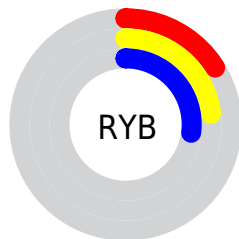

## Conversions Part 2

<b>Format</b>	<b>Color</b>
<b>R<sub>YB</sub></b>	42, 58, 69
Decimal	2770237
CIE <sub>Lab</sub>	27.00, -12.42, 1.58
CIE <sub>LCh</sub>	27, 12.517, 172.730
Yxy	5.0937, 0.2764, 0.3581
Android (android.graphics.Color)	4280960317 (0xFF2A453D)
YUV	60.0150, 0.4856, -15.7992
Hunter-Lab	22.5692, -8.3968, 2.1426

# Details

The CIELCh color **27, 12.517, 172.730** is a dark color, and the websafe version is hex **003333**. A complement of this color would be **21, 13.900, 0.215**, and the grayscale version is **25, 0.004, 296.813**.

A 20% lighter version of the original color is **47, 12.300, 172.318**, and **7, 10.772, 171.331** is the 20% darker color. If you saturate the color by 10%, you get **27, 15.395, 171.655**, and if you desaturate by 10%, it is **28, 9.467, 173.721**.

# Distribution

- Red (16%)
- Green (27%)
- Blue (24%)

- Red (16%)
- Yellow (23%)
- Blue (27%)

- Cyan (39%)
- Magenta (0%)
- Yellow (12%)
- Black (73%)

- Cyan (84%)
- Magenta (73%)
- Yellow (76%)