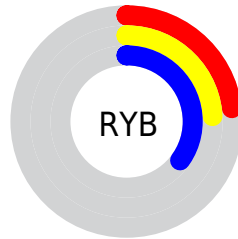

## Conversions Part 2

Format	Color
<a href="#">RYB</a>	<a href="#">58, 62, 89</a>
Decimal	<a href="#">3817049</a>
CIELab	<a href="#">27.00, 5.66, -16.68</a>
CIELCh	<a href="#">27, 17.618, 288.739</a>
Yxy	<a href="#">5.0937, 0.2574, 0.2474</a>
Android (android.graphics.Color)	<a href="#">4282007129 (0xFF3A3E59)</a>
YUV	<a href="#">63.8820, 12.3832, -5.1585</a>
Hunter-Lab	<a href="#">22.5692, 2.4106, -10.9877</a>

# Details

The CIELCh color **27, 17.618, 288.739** is a dark color, and the websafe version is hex **333366**. A complement of this color would be **36, 16.669, 100.859**, and the grayscale version is **27, 0.004, 296.813**.

A 20% lighter version of the original color is **47, 17.797, 289.073**, and **7, 17.367, 288.855** is the 20% darker color. If you saturate the color by 10%, you get **24, 23.079, 290.459**, and if you desaturate by 10%, it is **30, 12.344, 287.248**.

# Distribution

Red (23%)

Green (24%)

Blue (35%)

Red (23%)

Yellow (24%)

Blue (35%)

Cyan (35%)