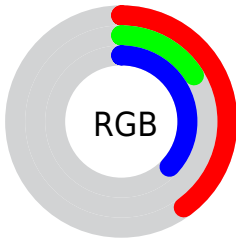

Distribution

- Red (40%)
- Green (16%)
- Blue (37%)