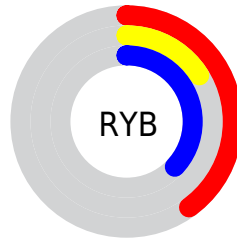

- Red (40%)
- Yellow (16%)
- Blue (37%)