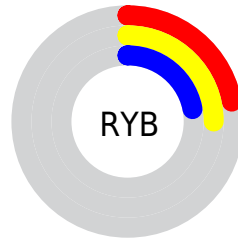

## Conversions Part 2

<b>Format</b>	<b>Color</b>
<a href="#">RYB</a>	<a href="#">57, 64, 57</a>
Decimal	<a href="#">4210745</a>
CIELab	<a href="#">27.00, -1.50, 4.28</a>
CIELCh	<a href="#">27, 4.538, 109.254</a>
Yxy	<a href="#">5.0937, 0.3268, 0.3523</a>
Android (android.graphics.Color)	<a href="#">4282400825 (0xFF404039)</a>
YUV	<a href="#">63.2020, -3.0576, 0.6998</a>
Hunter-Lab	<a href="#">22.5692, -2.1254, 3.6112</a>

# Details

The CIELCh color **27, 4.538, 109.254** is a dark color, and the websafe version is hex **333333**. A complement of this color would be **24, 4.641, 291.172**, and the grayscale version is **27, 0.004, 296.813**.

A 20% lighter version of the original color is **47, 4.713, 109.521**, and **7, 4.823, 110.175** is the 20% darker color. If you saturate the color by 10%, you get **27, 8.683, 108.417**, and if you desaturate by 10%, it is **27, 0.372, 110.032**.

# Distribution

Red (25%)

Green (25%)

Blue (22%)

Red (22%)

Yellow (25%)

Blue (22%)

Cyan (0%)