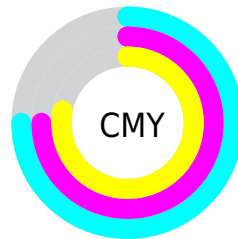

A 20% lighter version of the original color is **47, 4.713, 109.521**, and **7, 4.823, 110.175** is the 20% darker color. If you saturate the color by 10%, you get **27, 8.683, 108.417**, and if you desaturate by 10%, it is **27, 0.372, 110.032**.

# Distribution

Red (25%)

Green (25%)

Blue (22%)

Red (22%)

Yellow (25%)

Blue (22%)

Cyan (0%)

Magenta (0%)

Yellow (11%)

Black (75%)

Cyan (75%)

Magenta (75%)

Yellow (78%)