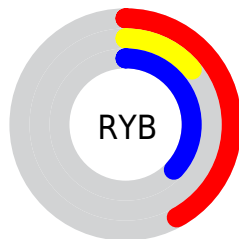

## Conversions Part 2

<b>Format</b>	<b>Color</b>
<a href="#">RYB</a>	<a href="#">106, 35, 94</a>
Decimal	<a href="#">6955870</a>
CIELab	<a href="#">27.00, 39.06, -19.43</a>
CIElCh	<a href="#">27, 43.624, 333.544</a>
Yxy	<a href="#">5.0937, 0.3459, 0.2051</a>
Android (android.graphics.Color)	<a href="#">4285145950 (0xFF6A235E)</a>
YUV	<a href="#">62.9550, 15.3052, 37.7505</a>
Hunter-Lab	<a href="#">22.5692, 28.4590, -13.4961</a>

# Details

The CIELCh color  $27, 43.624, 333.544$  is a dark color, and the websafe version is hex  $663366$ . A complement of this color would be  $39, 44.429, 143.328$ , and the grayscale version is  $27, 0.004, 296.813$ .

A 20% lighter version of the original color is  $47, 43.810, 333.124$ , and  $9, 35.758, 333.819$  is the 20% darker color. If you saturate the color by 10%, you get  $25, 47.912, 334.207$ , and if you desaturate by 10%, it is  $29, 38.295, 332.901$ .

# Distribution

- Red (42%)
- Green (14%)
- Blue (37%)

- Red (42%)
- Yellow (14%)
- Blue (37%)

- Cyan (0%)
- Magenta (67%)
- Yellow (11%)
- Black (58%)

- Cyan (58%)
- Magenta (86%)
- Yellow (63%)