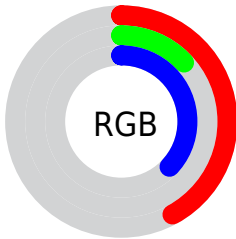

Distribution

- Red (42%)
- Green (13%)
- Blue (37%)