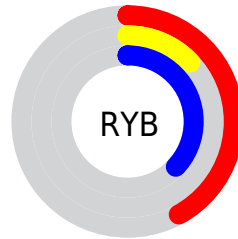

## Conversions Part 2

<b>Format</b>	<b>Color</b>
<b>R<sub>YB</sub></b>	108, 33, 95
Decimal	7086431
CIE <sub>Lab</sub>	27.00, 40.70, -19.94
CIE <sub>LCh</sub>	27, 45.319, 333.895
Yxy	5.0937, 0.3484, 0.2021
Android (android.graphics.Color)	4285276511 (0xFF6C215F)
YUV	62.4930, 16.0260, 39.9096
Hunter-Lab	22.5692, 29.9602, -13.9741

# Details

The CIELCh color  $[27, 45.319, 333.895]$  is a dark color, and the websafe version is hex  $663366$ . A complement of this color would be  $[40, 46.342, 143.080]$ , and the grayscale version is  $[26, 0.004, 296.813]$ .

A 20% lighter version of the original color is  $[47, 45.392, 333.865]$ , and  $[10, 35.791, 334.524]$  is the 20% darker color. If you saturate the color by 10%, you get  $[25, 49.322, 334.580]$ , and if you desaturate by 10%, it is  $[29, 40.189, 333.237]$ .

# Distribution

- Red (42%)
- Green (13%)
- Blue (37%)

- Red (42%)
- Yellow (13%)
- Blue (37%)

- Cyan (0%)
- Magenta (69%)
- Yellow (12%)
- Black (58%)

- Cyan (58%)
- Magenta (87%)
- Yellow (63%)