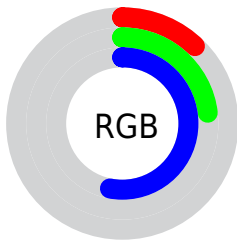

Distribution

- Red (12%)
- Green (23%)
- Blue (53%)