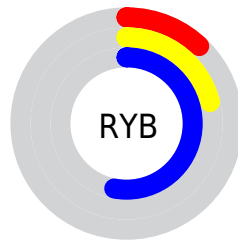

## Conversions Part 2

<b>Format</b>	<b>Color</b>
<b>R<sub>YB</sub></b>	31, 53, 134
Decimal	2046854
CIE <sub>Lab</sub>	27.00, 17.84, -45.10
CIE <sub>LCh</sub>	27, 48.506, 291.585
Yxy	5.0937, 0.1846, 0.1474
Android (android.graphics.Color)	4280236934 (0xFF1F3B86)
YUV	59.1780, 36.8872, -24.7121
Hunter-Lab	22.5692, 10.9530, -44.8232

# Details

The CIELCh color **27, 48.506, 291.585** is a dark color, and the websafe version is hex **333366**. A complement of this color would be **46, 44.030, 85.730**, and the grayscale version is **25, 0.004, 296.813**.

A 20% lighter version of the original color is **47, 48.397, 291.380**, and **10, 46.172, 298.825** is the 20% darker color. If you saturate the color by 10%, you get **24, 55.514, 294.799**, and if you desaturate by 10%, it is **30, 41.630, 288.548**.

# Distribution

-  Red (12%)
-  Green (23%)
-  Blue (53%)

-  Red (12%)
-  Yellow (21%)
-  Blue (53%)

-  Cyan (77%)
-  Magenta (56%)
-  Yellow (0%)
-  Black (48%)

-  Cyan (88%)
-  Magenta (77%)
-  Yellow (48%)