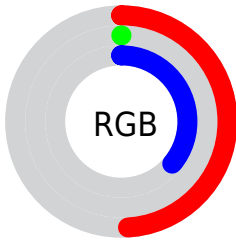

Distribution

- Red (49%)
- Green (0%)
- Blue (36%)