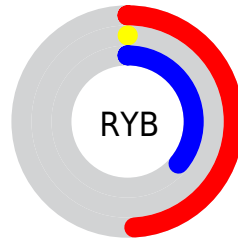

- Red (49%)
- Yellow (0%)
- Blue (36%)