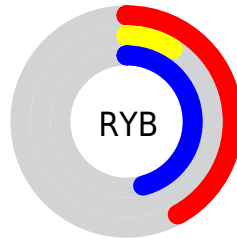

- Red (42%)
- Yellow (9%)
- Blue (46%)