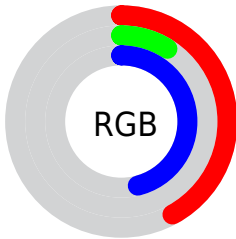

Distribution

- Red (42%)
- Green (9%)
- Blue (46%)