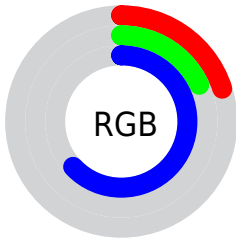

Distribution

- Red (20%)
- Green (18%)
- Blue (63%)