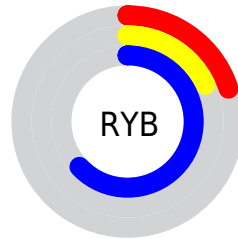

## Conversions Part 2

Format	Color
<b>RYB</b>	50, 45, 161
Decimal	3288481
CIELab	27.00, 39.46, -61.71
CIELCh	27, 73.251, 302.595
Yxy	5.0937, 0.1805, 0.1064
Android (android.graphics.Color)	4281478561 (0xFF322DA1)
YUV	59.7190, 49.9315, -8.5236
Hunter-Lab	22.5692, 28.8272, -73.8479

# Details

The CIELCh color **27, 73.251, 302.595** is a dark color, and the websafe version is hex **333399**. A complement of this color would be **64, 58.565, 106.040**, and the grayscale version is **25, 0.004, 296.813**.

A 20% lighter version of the original color is **47, 73.394, 302.722**, and **10, 69.492, 305.659** is the 20% darker color. If you saturate the color by 10%, you get **23, 83.004, 304.371**, and if you desaturate by 10%, it is **32, 62.484, 300.647**.

# Distribution

-  Red (20%)
-  Green (18%)
-  Blue (63%)

-  Red (20%)
-  Yellow (18%)
-  Blue (63%)

-  Cyan (69%)
-  Magenta (72%)
-  Yellow (0%)
-  Black (37%)

-  Cyan (81%)
-  Magenta (82%)
-  Yellow (37%)