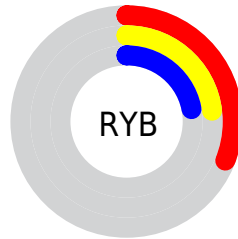

## Conversions Part 2

<b>Format</b>	<b>Color</b>
<b>R<sub>Y</sub>B</b>	79, 59, 56
Decimal	5192504
CIE Lab	27.00, 8.29, 5.26
CIE LCh	27, 9.820, 32.369
Yxy	5.0937, 0.3665, 0.3382
Android (android.graphics.Color)	4283382584 (0xFF4F3B38)
YUV	64.6380, -4.2585, 12.5955
Hunter-Lab	22.5692, 4.1685, 4.1135

# Details

The CIELCh color **27, 9.820, 32.369** is a dark color, and the websafe version is hex **333333**. A complement of this color would be **31, 8.167, 211.937**, and the grayscale version is **27, 0.004, 296.813**.

A 20% lighter version of the original color is **47, 10.011, 30.645**, and **7, 9.586, 32.307** is the 20% darker color. If you saturate the color by 10%, you get **25, 13.700, 32.885**, and if you desaturate by 10%, it is **29, 6.203, 32.023**.

# Distribution

-  Red (31%)
-  Green (23%)
-  Blue (22%)

-  Red (31%)
-  Yellow (23%)
-  Blue (22%)

-  Cyan (0%)
-  Magenta (25%)
-  Yellow (29%)
-  Black (69%)

-  Cyan (69%)
-  Magenta (77%)
-  Yellow (78%)