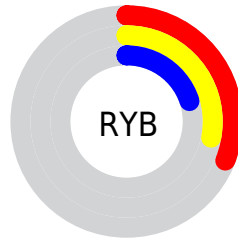

## Conversions Part 2

<b>Format</b>	<b>Color</b>
<a href="#">RYB</a>	<a href="#">78, 71, 52</a>
Decimal	<a href="#">5127988</a>
CIELab	<a href="#">28.00, 4.60, 9.19</a>
CIELCh	<a href="#">28, 10.282, 63.416</a>
Yxy	<a href="#">5.4574, 0.3700, 0.3623</a>
Android (android.graphics.Color)	<a href="#">4283318068 (0xFF4E3F34)</a>
YUV	<a href="#">66.2310, -7.0159, 10.3214</a>
Hunter-Lab	<a href="#">23.3610, 1.7075, 6.1176</a>

# Details

The CIELCh color **28, 10.282, 63.416** is a dark color, and the websafe version is hex **333333**. A complement of this color would be **28, 9.082, 251.014**, and the grayscale version is **28, 0.004, 296.813**.

A 20% lighter version of the original color is **48, 10.660, 65.364**, and **8, 10.369, 63.496** is the 20% darker color. If you saturate the color by 10%, you get **26, 13.750, 62.491**, and if you desaturate by 10%, it is **30, 6.995, 64.372**.

# Distribution

-  Red (31%)
-  Green (25%)
-  Blue (20%)

-  Red (31%)
-  Yellow (28%)
-  Blue (20%)

-  Cyan (0%)
-  Magenta (19%)
-  Yellow (33%)
-  Black (69%)

-  Cyan (69%)
-  Magenta (75%)
-  Yellow (80%)