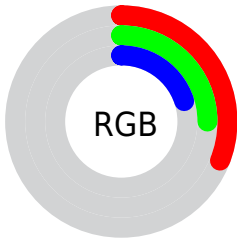

Distribution

- Red (31%)
- Green (25%)
- Blue (20%)