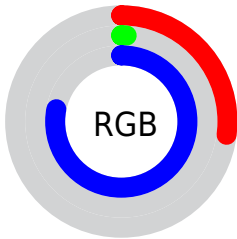

Distribution

- Red (27%)
- Green (1%)
- Blue (78%)