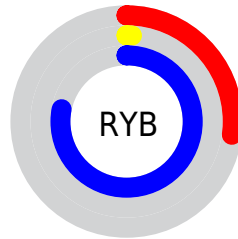

- Red (27%)
- Yellow (1%)
- Blue (78%)