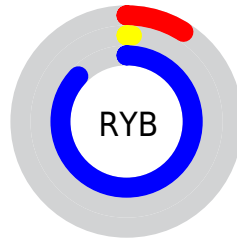

- Red (9%)
- Yellow (1%)
- Blue (87%)