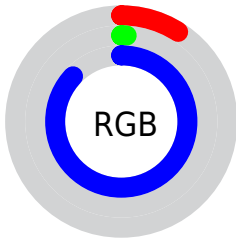

Distribution

- Red (9%)
- Green (1%)
- Blue (87%)