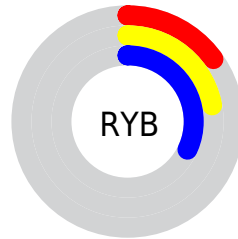

## Conversions Part 2

Format	Color
<a href="#">RYB</a>	<a href="#">38, 57, 81</a>
Decimal	<a href="#">2508625</a>
CIELab	<a href="#">28.00, -8.91, -9.72</a>
CIELCh	<a href="#">28, 13.187, 227.516</a>
Yxy	<a href="#">5.4574, 0.2430, 0.2953</a>
Android (android.graphics.Color)	<a href="#">4280698705 (0xFF264751)</a>
YUV	<a href="#">62.2730, 9.2324, -21.2874</a>
Hunter-Lab	<a href="#">23.3610, -6.5733, -5.3035</a>

# Details

The CIELCh color **28, 13.187, 227.516** is a dark color, and the websafe version is hex **003333**. A complement of this color would be **24, 18.770, 42.676**, and the grayscale version is **26, 0.004, 296.813**.

A 20% lighter version of the original color is **48, 13.220, 227.912**, and **9, 11.209, 230.250** is the 20% darker color. If you saturate the color by 10%, you get **27, 14.946, 229.135**, and if you desaturate by 10%, it is **29, 11.157, 226.236**.

# Distribution

- Red (15%)
- Green (28%)
- Blue (32%)

- Red (15%)
- Yellow (22%)
- Blue (32%)

- Cyan (53%)
- Magenta (12%)
- Yellow (0%)
- Black (68%)

- Cyan (85%)
- Magenta (72%)
- Yellow (68%)