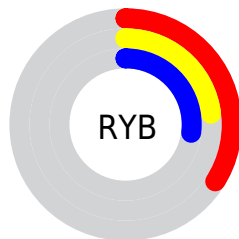

# Details

The CIELCh color **28, 14.402, 352.956** is a dark color, and the websafe version is hex **663333**. A complement of this color would be **34, 13.552, 166.952**, and the grayscale version is **29, 0.004, 296.813**.

A 20% lighter version of the original color is **48, 14.541, 352.378**, and **8, 14.139, 353.959** is the 20% darker color. If you saturate the color by 10%, you get **26, 18.917, 354.224**, and if you desaturate by 10%, it is **31, 9.875, 351.858**.

# Distribution

 Red (34%)

 Green (23%)

 Blue (27%)

 Red (34%)

 Yellow (23%)

 Blue (27%)

 Cyan (0%)