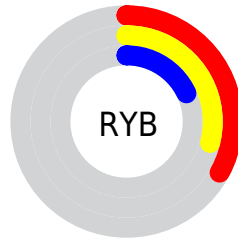

## Conversions Part 2

<b>Format</b>	<b>Color</b>
<a href="#">RYB</a>	<a href="#">83, 74, 46</a>
Decimal	<a href="#">5455406</a>
CIELab	<a href="#">28.00, 6.72, 13.38</a>
CIELCh	<a href="#">28, 14.973, 63.321</a>
Yxy	<a href="#">5.4574, 0.3962, 0.3754</a>
Android (android.graphics.Color)	<a href="#">4283645486 (0xFF533E2E)</a>
YUV	<a href="#">66.4550, -10.0843, 14.5100</a>
Hunter-Lab	<a href="#">23.3610, 3.1182, 7.9262</a>

# Details

The CIELCh color **28, 14.973, 63.321** is a dark color, and the websafe version is hex **663333**. A complement of this color would be **27, 12.658, 254.443**, and the grayscale version is **28, 0.004, 296.813**.

A 20% lighter version of the original color is **48, 15.062, 61.381**, and **8, 14.239, 61.197** is the 20% darker color. If you saturate the color by 10%, you get **26, 18.822, 62.374**, and if you desaturate by 10%, it is **30, 11.307, 64.297**.

# Distribution

-  Red (33%)
-  Green (24%)
-  Blue (18%)

-  Red (33%)
-  Yellow (29%)
-  Blue (18%)

-  Cyan (0%)
-  Magenta (25%)
-  Yellow (45%)
-  Black (68%)

-  Cyan (68%)
-  Magenta (76%)
-  Yellow (82%)