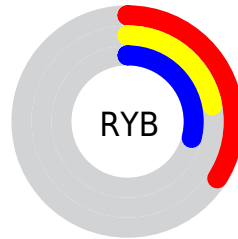

## Conversions Part 2

<b>Format</b>	<b>Color</b>
<b>RYB</b>	86, 57, 75
Decimal	5650763
CIELab	28.00, 16.07, -5.80
CIELCh	28, 17.088, 340.165
Yxy	5.4574, 0.3397, 0.2800
Android (android.graphics.Color)	4283840843 (0xFF56394B)
YUV	67.7230, 3.5876, 16.0289
Hunter-Lab	23.3610, 9.7081, -2.4574

# Details

The CIELCh color **28, 17.088, 340.165** is a dark color, and the websafe version is hex **663333**. A complement of this color would be **34, 16.765, 155.033**, and the grayscale version is **29, 0.005, 296.813**.

A 20% lighter version of the original color is **48, 17.416, 339.233**, and **8, 17.317, 340.564** is the 20% darker color. If you saturate the color by 10%, you get **26, 22.073, 341.054**, and if you desaturate by 10%, it is **30, 11.985, 339.352**.

# Distribution

- Red (34%)
- Green (22%)
- Blue (29%)

- Red (34%)
- Yellow (22%)
- Blue (29%)

- Cyan (0%)
- Magenta (34%)
- Yellow (13%)
- Black (66%)

- Cyan (66%)
- Magenta (78%)
- Yellow (70%)