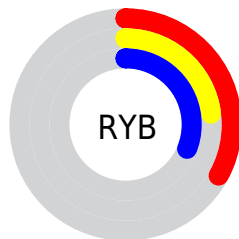

# Details

The CIELCh color **28, 17.712, 329.509** is a dark color, and the websafe version is hex **333333**. A complement of this color would be **33, 17.681, 145.930**, and the grayscale version is **29, 0.005, 296.813**.

A 20% lighter version of the original color is **48, 17.970, 329.820**, and **8, 16.961, 329.669** is the 20% darker color. If you saturate the color by 10%, you get **26, 23.476, 330.062**, and if you desaturate by 10%, it is **30, 11.822, 328.956**.

# Distribution

Red (33%)

Green (23%)

Blue (31%)

Red (33%)

Yellow (23%)

Blue (31%)

Cyan (0%)