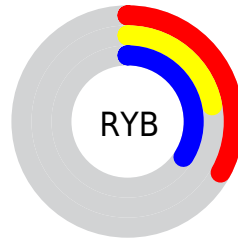

## Conversions Part 2

<b>Format</b>	<b>Color</b>
<b>R<sub>YB</sub></b>	84, 57, 86
Decimal	5519702
CIE <sub>Lab</sub>	28.00, 17.61, -12.74
CIE <sub>LCh</sub>	28, 21.731, 324.115
Yxy	5.4574, 0.3121, 0.2516
Android (android.graphics.Color)	4283709782 (0xFF543956)
YUV	68.3790, 8.6872, 13.6996
Hunter-Lab	23.3610, 10.8468, -7.6721

# Details

The CIELCh color **28, 21.731, 324.115** is a dark color, and the websafe version is hex **663366**. A complement of this color would be **34, 21.645, 140.612**, and the grayscale version is **29, 0.005, 296.813**.

A 20% lighter version of the original color is **48, 22.163, 323.900**, and **8, 22.090, 323.747** is the 20% darker color. If you saturate the color by 10%, you get **26, 27.999, 324.540**, and if you desaturate by 10%, it is **30, 15.301, 323.664**.

# Distribution

- Red (33%)
- Green (22%)
- Blue (34%)

- Red (33%)
- Yellow (22%)
- Blue (34%)

- Cyan (2%)
- Magenta (34%)
- Yellow (0%)
- Black (66%)

- Cyan (67%)
- Magenta (78%)
- Yellow (66%)